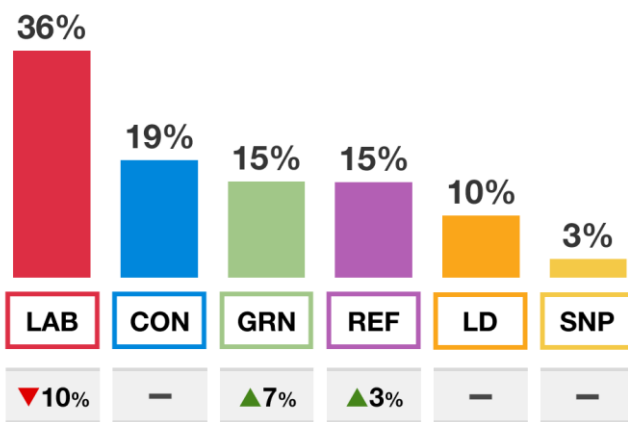

BRENTFORD & ISLEWORTH

JUNE 2024

FREYA SUMMERSGILL

GREEN FOR A FAIRER FUTURE

VOTE GREEN TO SHOW LABOUR WHAT YOU WANT

GE2024 without any tactical voting

Source: Electoral Calculus / Find Out Now, 20-27 May (+/- vs standard polling)

Labour is projected to win a landslide on 4th July, promising another large majority in Brentford & Isleworth, even without tactical voting. You are free to vote for the policies you want rather than a tactical vote to keep someone out.

Green policies are adopted when the voters show their support. The strength of the Green vote in any area influences the winner. You can demand more ambition from your politicians. **Real Hope. Real Change.**